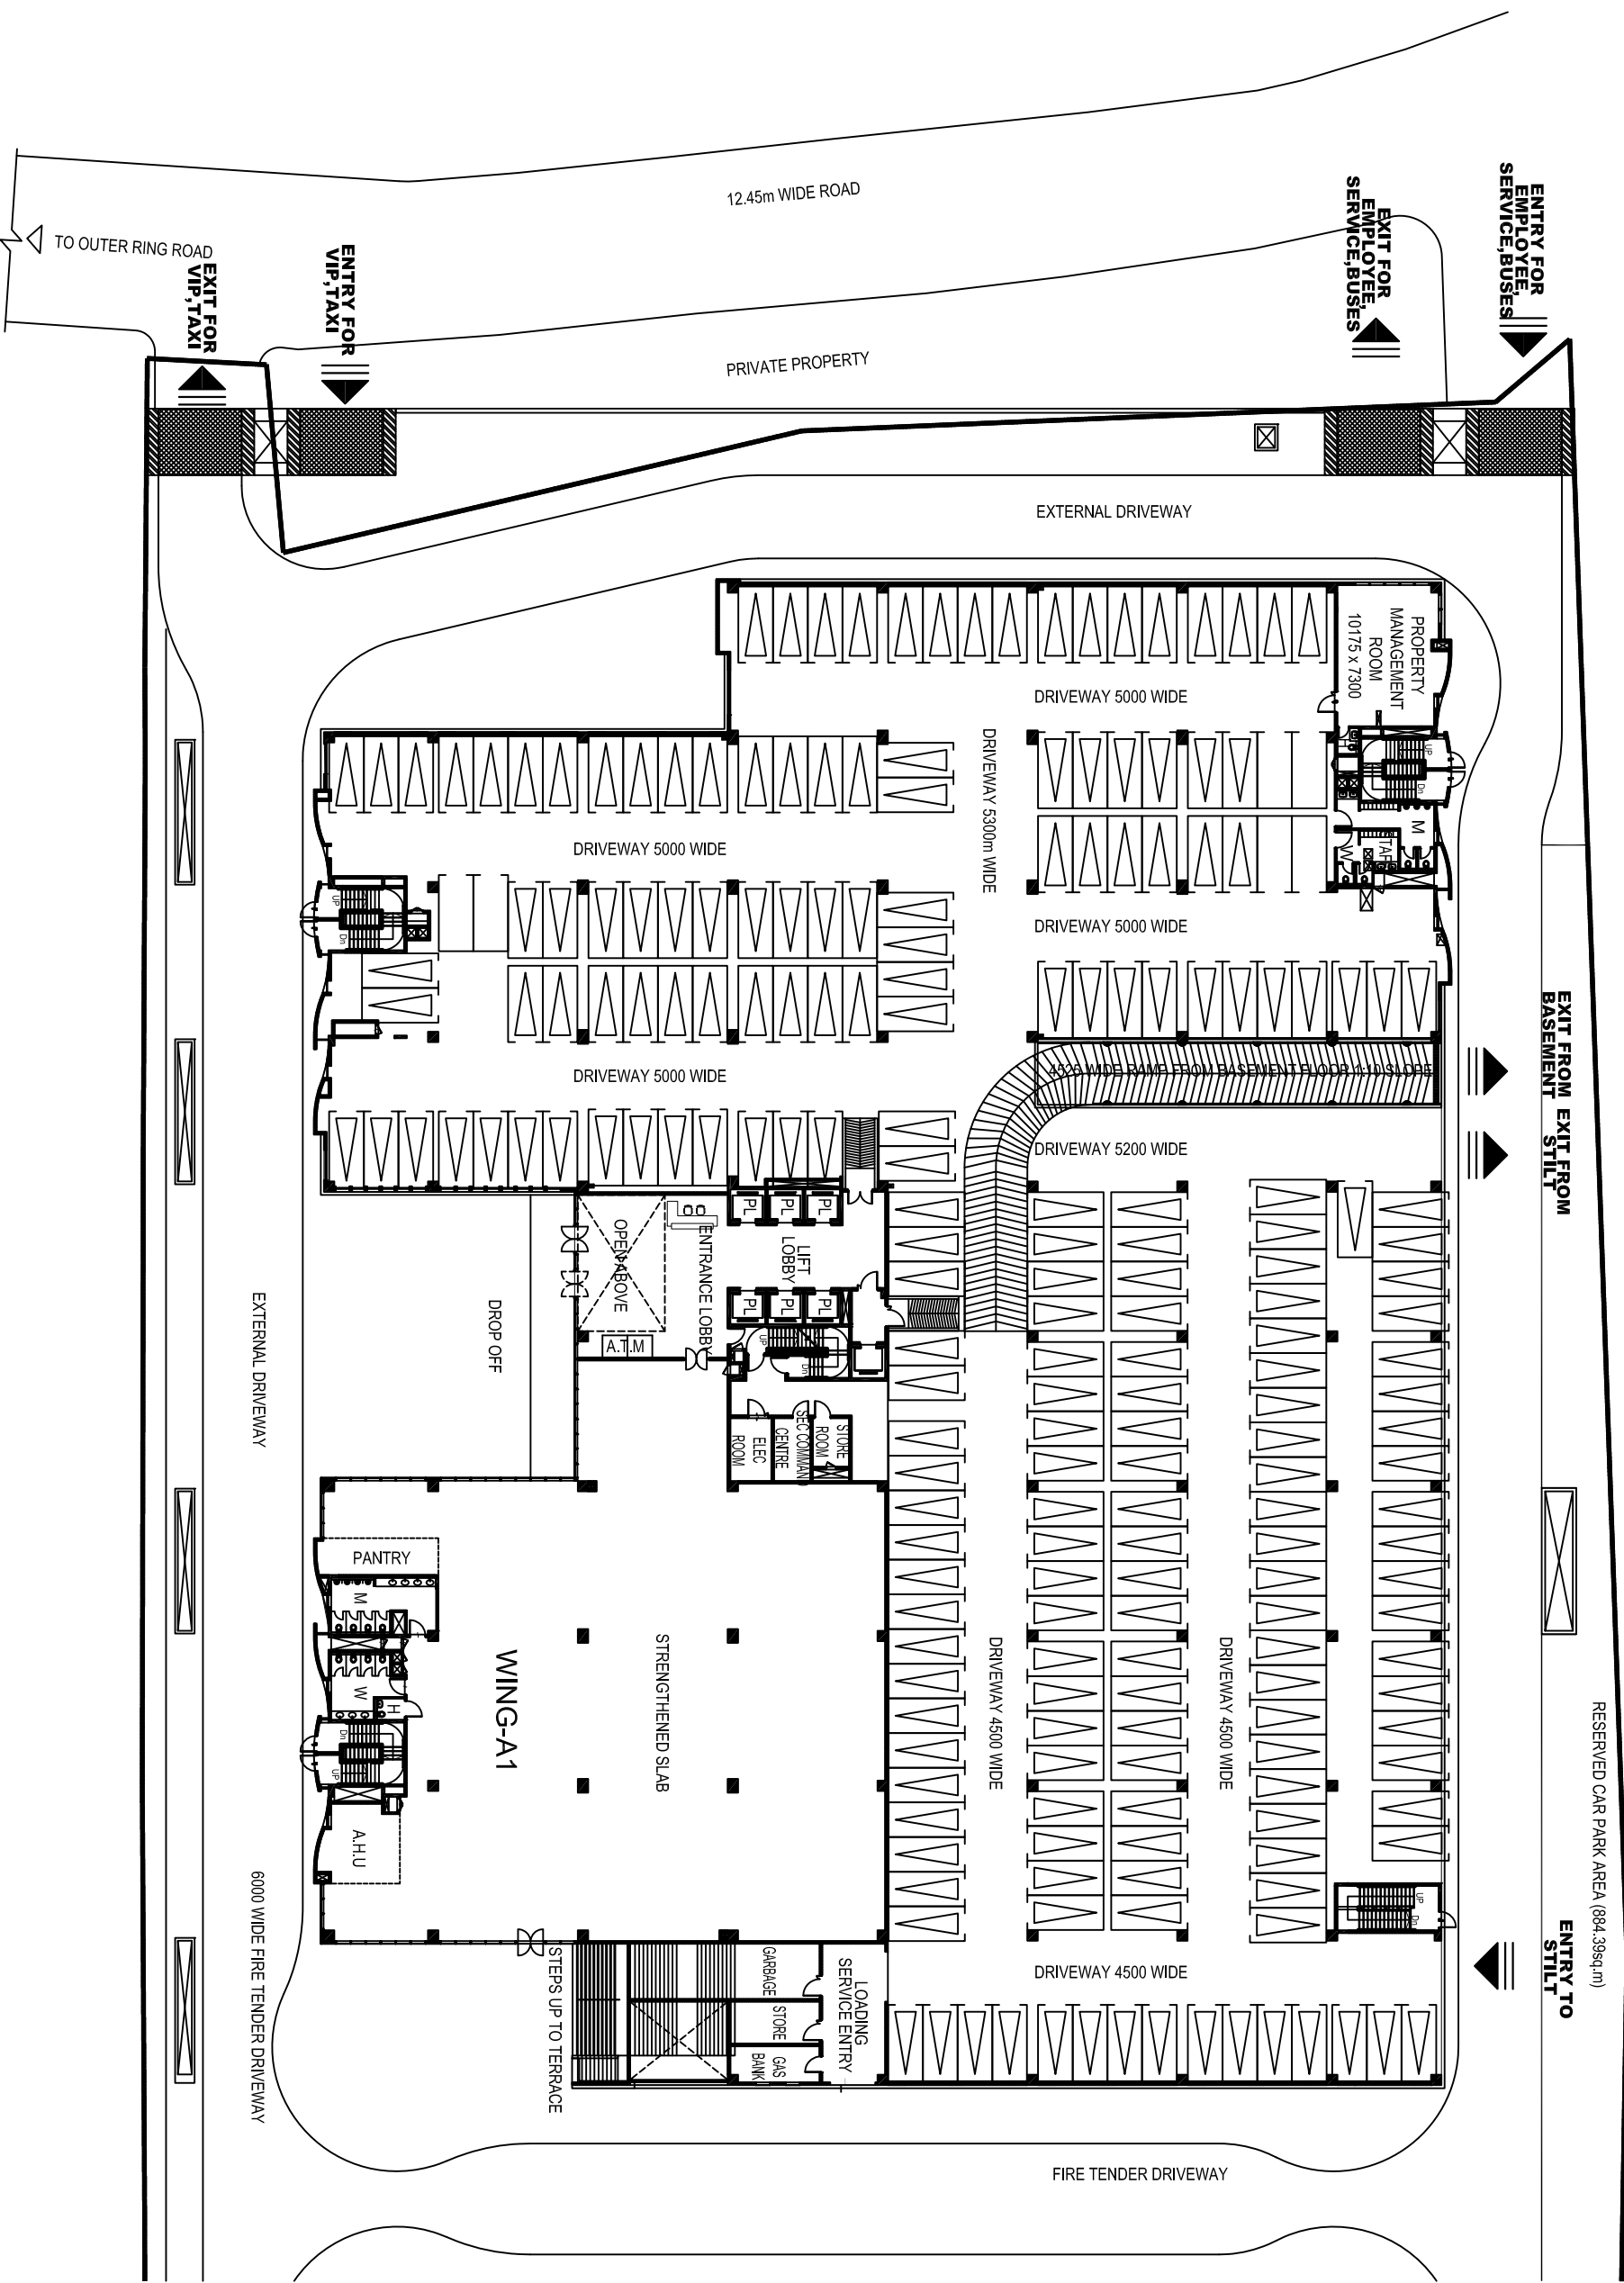

FLOOR	SALEABLE AREA
WING-A1	Sq Ft 18500

MANTRI COMMERCIO

GROUND FLOOR PLAN
TOWER-A